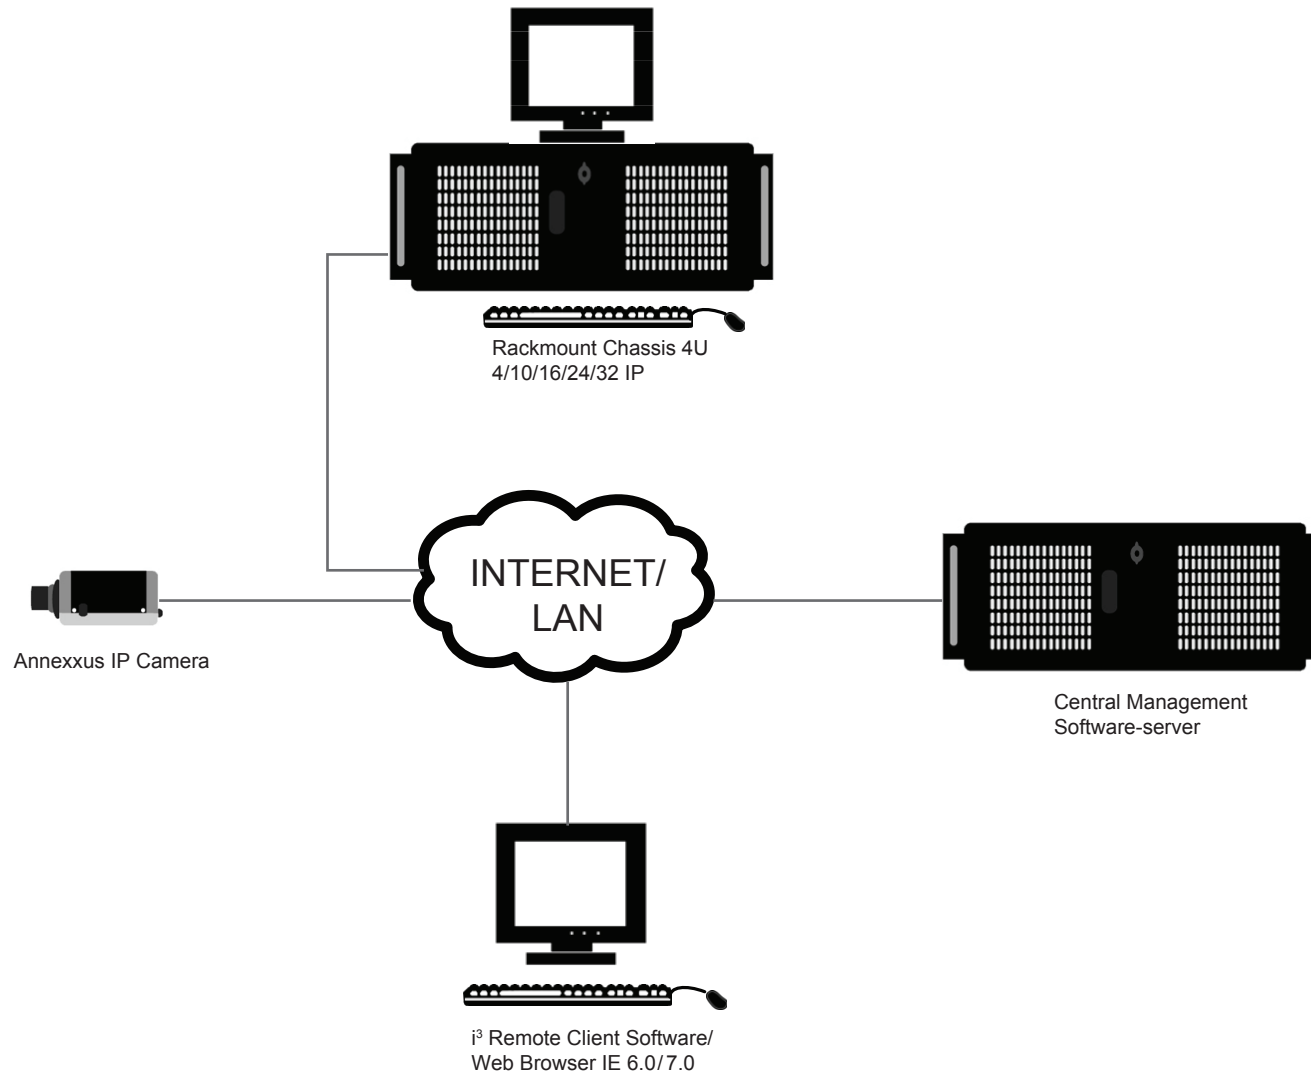

Basic Configuration for Ax301C Megapixel Camera

SYSTEM DRAWING

IMPORTANT NOTE. PLEASE READ.

The network implementation is shown as a general representation only and is not intended to show a detailed network topology. Your actual network will differ, requiring changes or perhaps additional network equipment to accommodate the system as illustrated. please contact your i³DVR Representative to discuss your specific requirements.