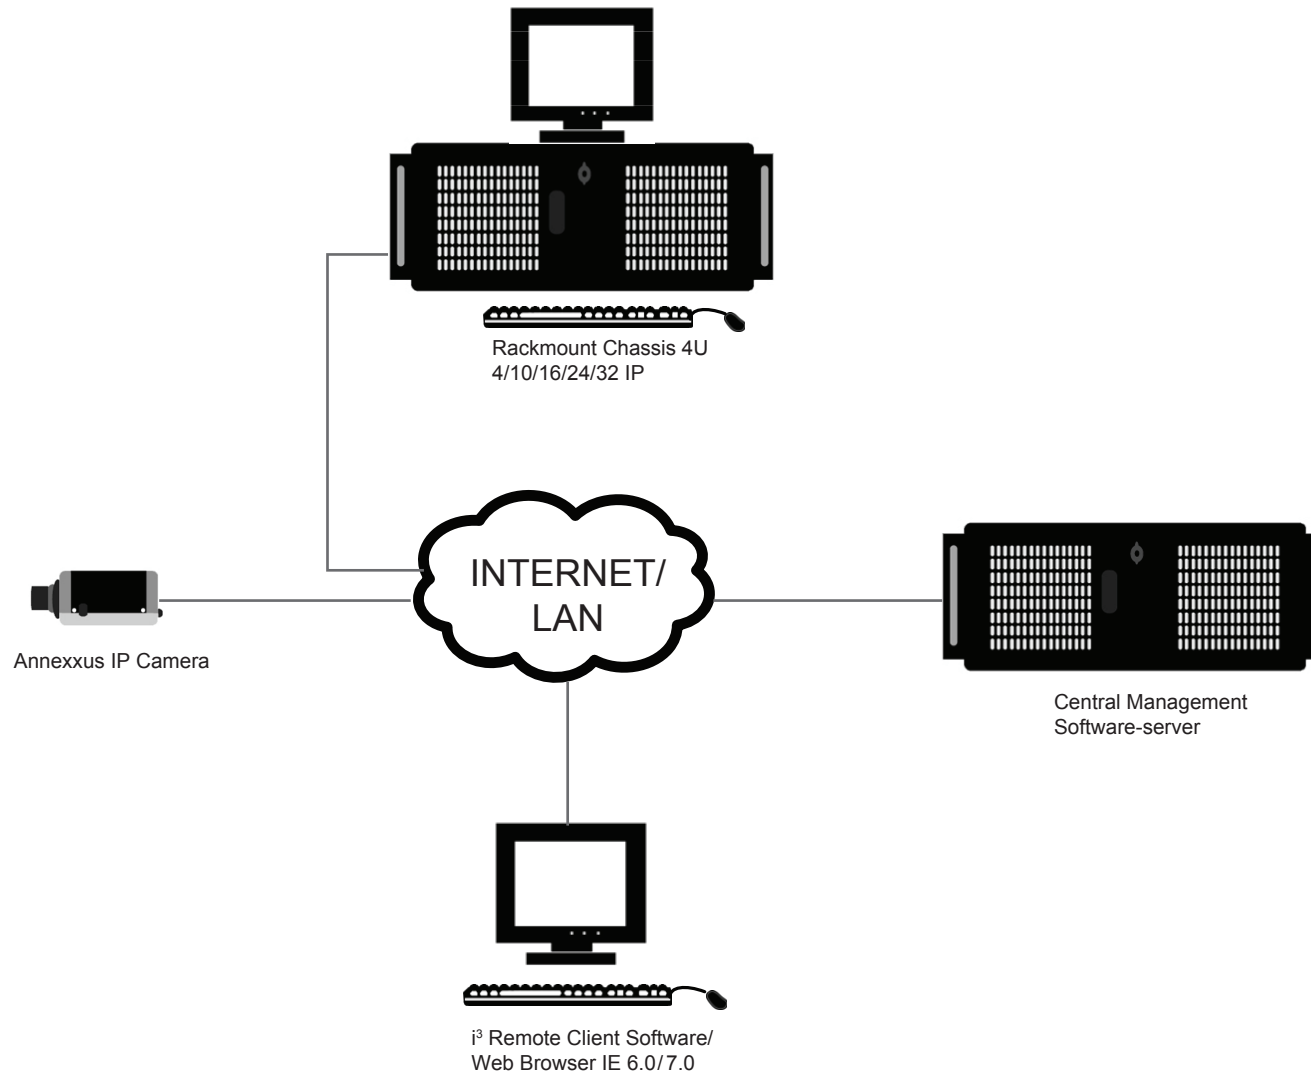

Basic Configuration for Ax301C Megapixel Camera

SYSTEM DRAWING

IMPORTANT NOTE. PLEASE READ.

The network implementation is shown as a general representation only and is not intended to show a detailed network topology. Your actual network will differ, requiring changes or perhaps additional network equipment to accommodate the system as illustrated. please contact your i3DVR Representative to discuss your specific requirements.