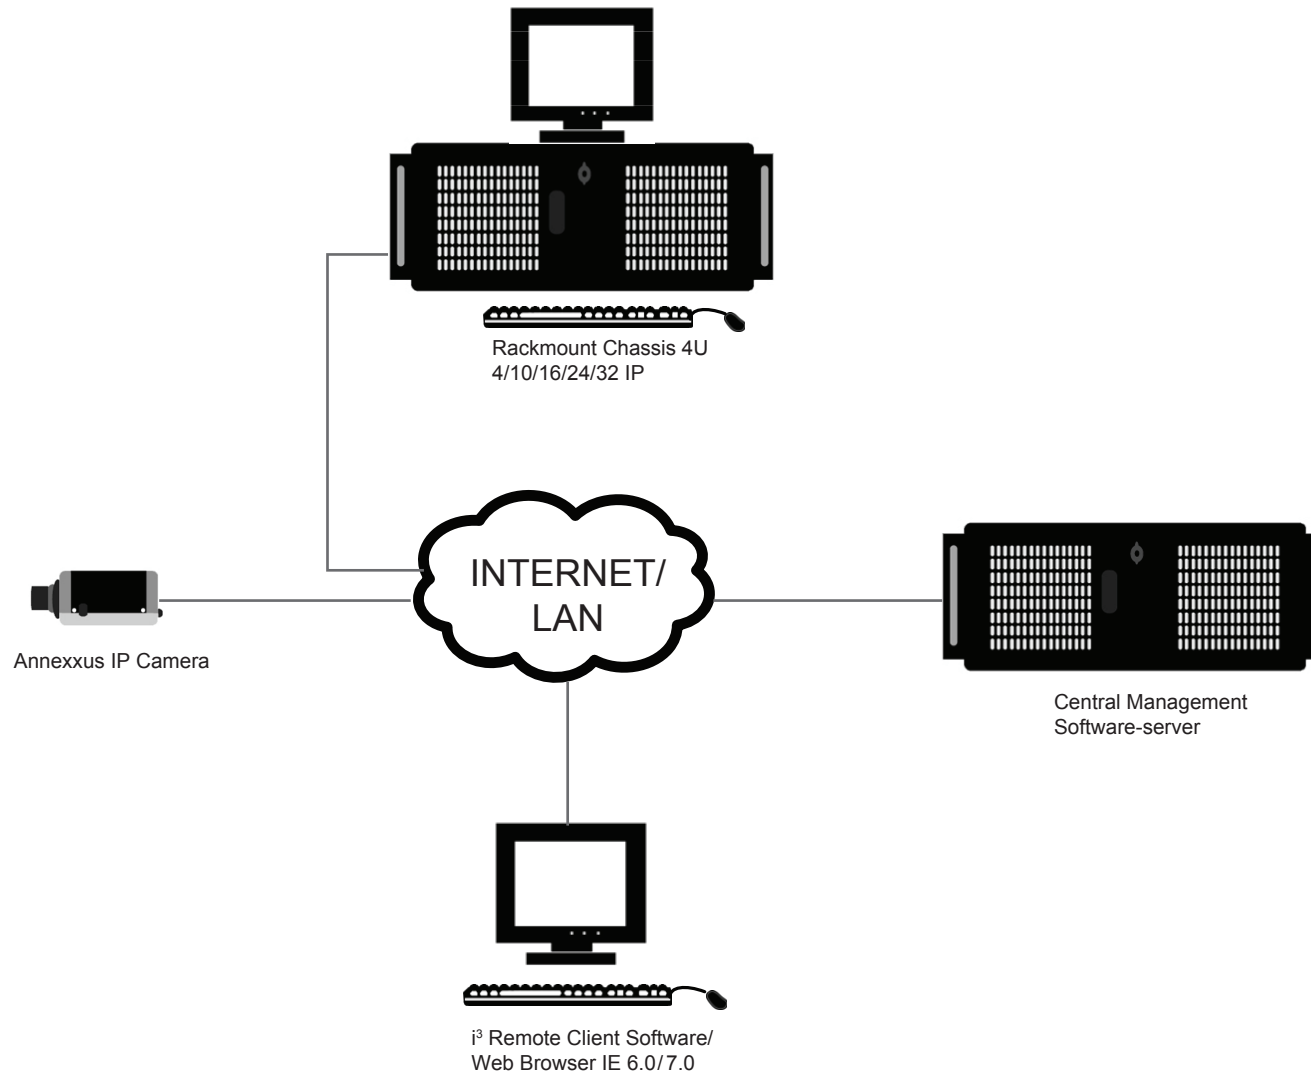

Basic Configuration for Ax301C2M Megapixel Camera

SYSTEM DRAWING

IMPORTANT NOTE. PLEASE READ.

The network implementation is shown as a general representation only and is not intended to show a detailed network topology. Your actual network will differ, requiring changes or perhaps additional network equipment to accommodate the system as illustrated. please contact your i³DVR Representative to discuss your specific requirements.