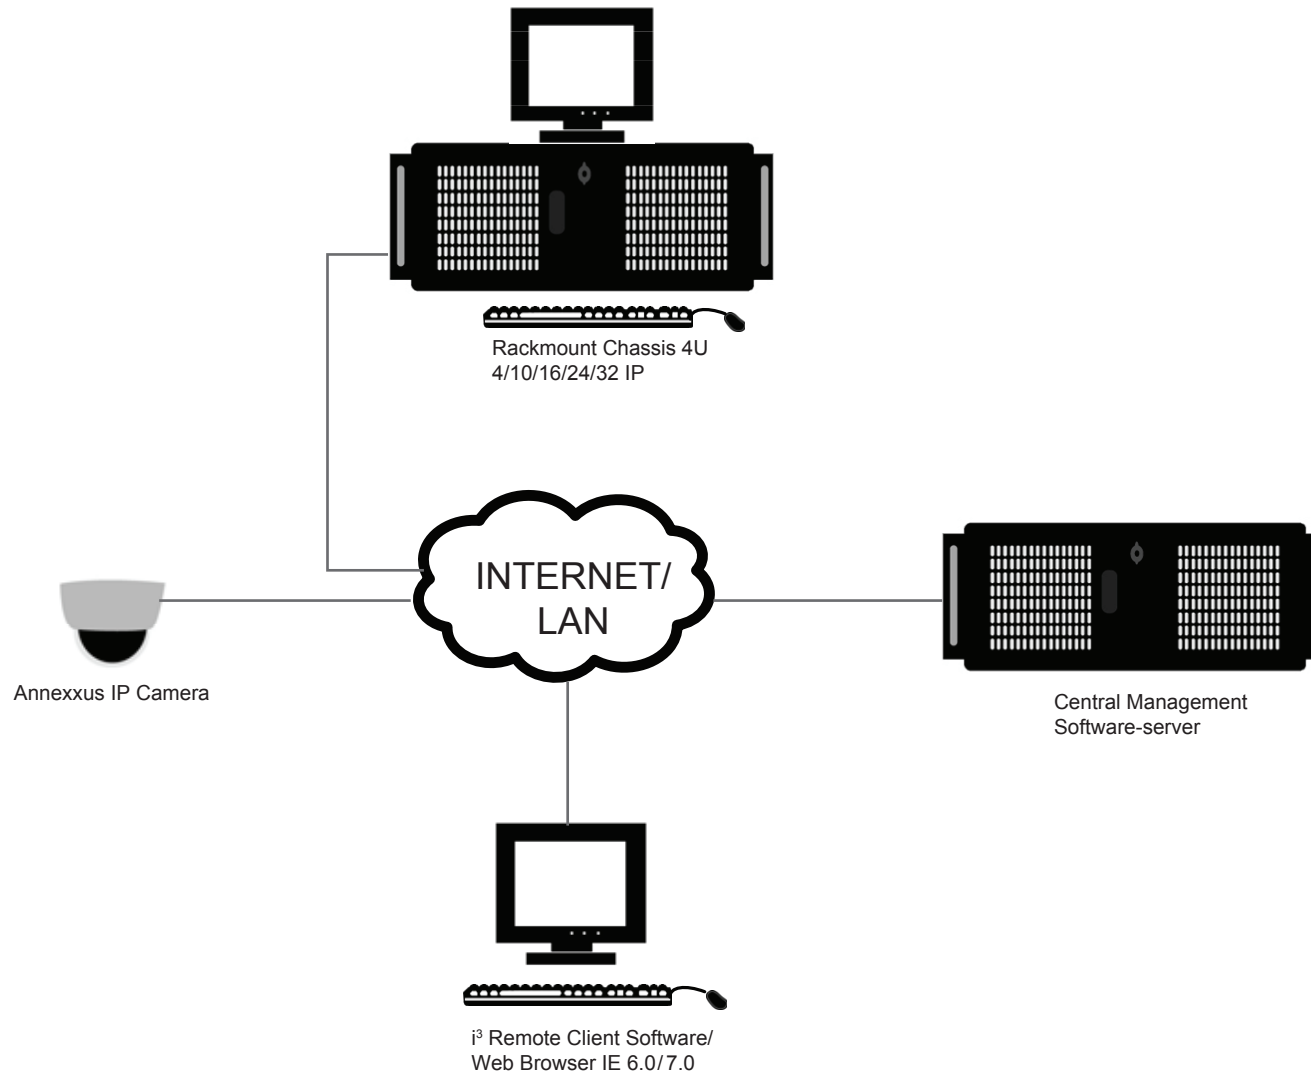

Basic Configuration for Ax301D2M Megapixel Dome Camera

SYSTEM DRAWING

IMPORTANT NOTE. PLEASE READ.

The network implementation is shown as a general representation only and is not intended to show a detailed network topology. Your actual network will differ, requiring changes or perhaps additional network equipment to accommodate the system as illustrated. please contact your i3DVR Representative to discuss your specific requirements.