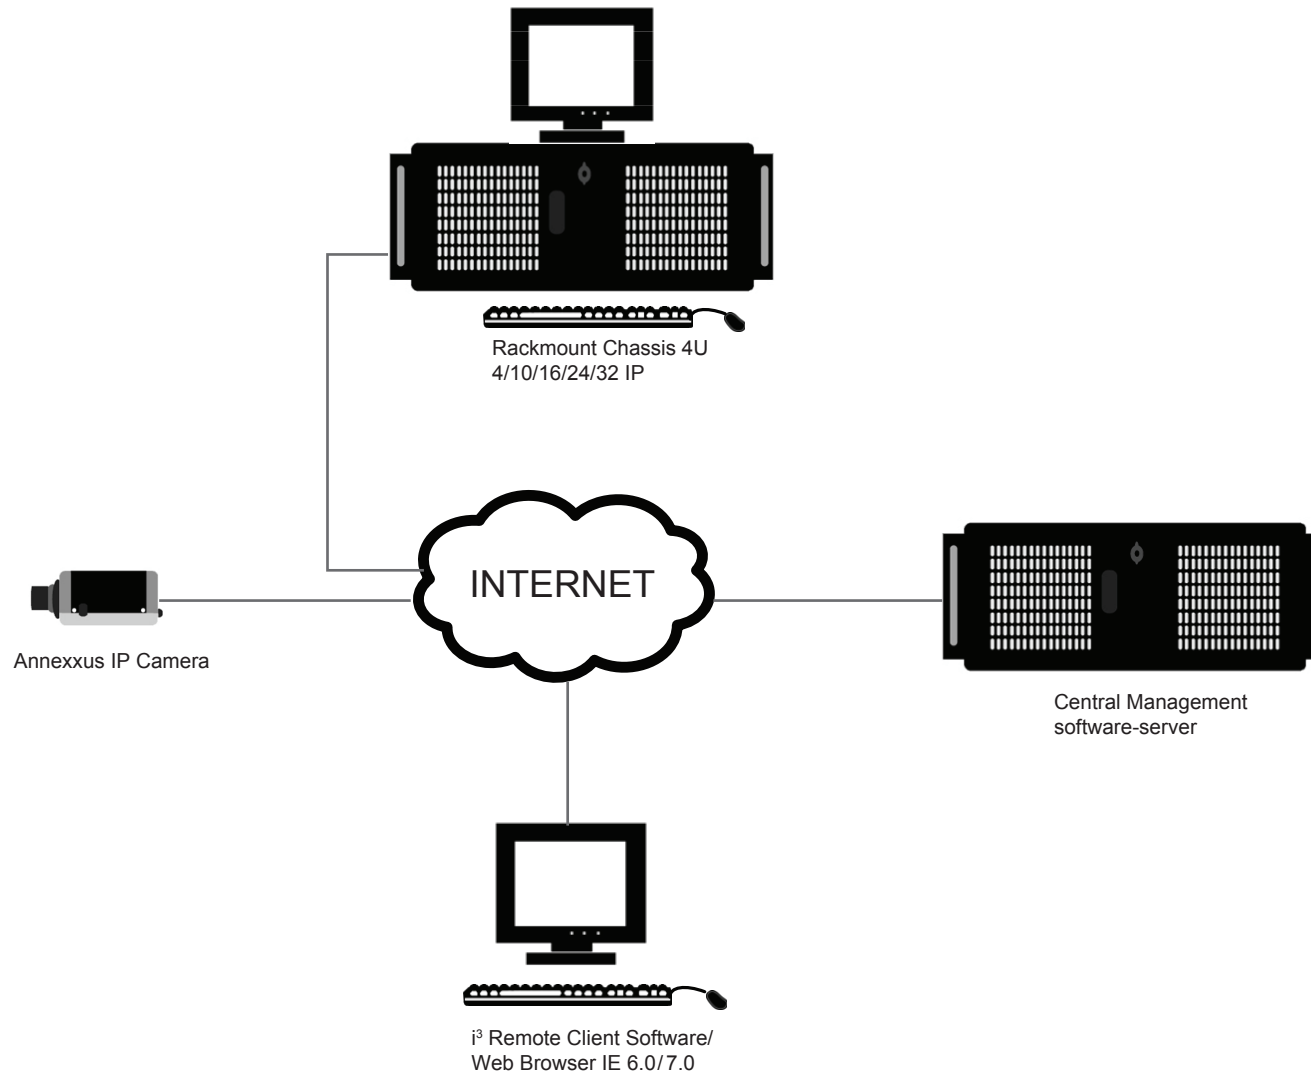

Basic Configuration for Ax401C1M Megapixel Camera

SYSTEM DRAWING

IMPORTANT NOTE. PLEASE READ.

The network implementation is shown as a general representation only and is not intended to show a detailed network topology. Your actual network will differ, requiring changes or perhaps additional network equipment to accommodate the system as illustrated. please contact your i³DVR Representative to discuss your specific requirements.