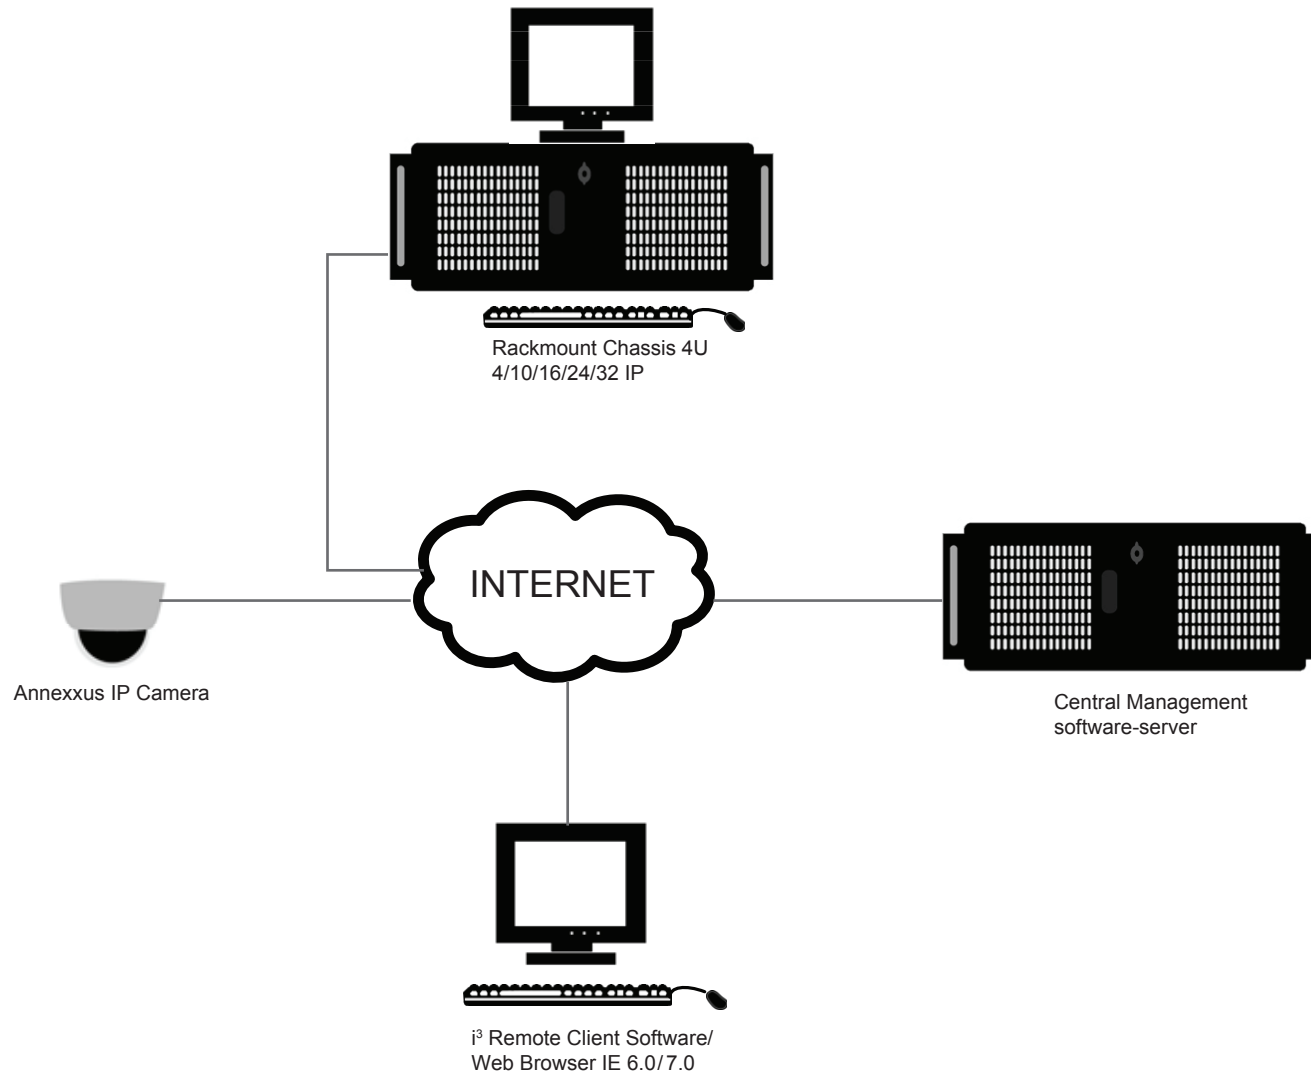

Basic Configuration for Ax401D1M Megapixel Dome Camera

SYSTEM DRAWING

IMPORTANT NOTE. PLEASE READ.

The network implementation is shown as a general representation only and is not intended to show a detailed network topology. Your actual network will differ, requiring changes or perhaps additional network equipment to accommodate the system as illustrated. please contact your i³DVR Representative to discuss your specific requirements.